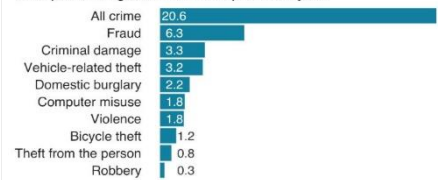

The chances of being a victim of crime are one in five

% experiencing a crime in the previous year